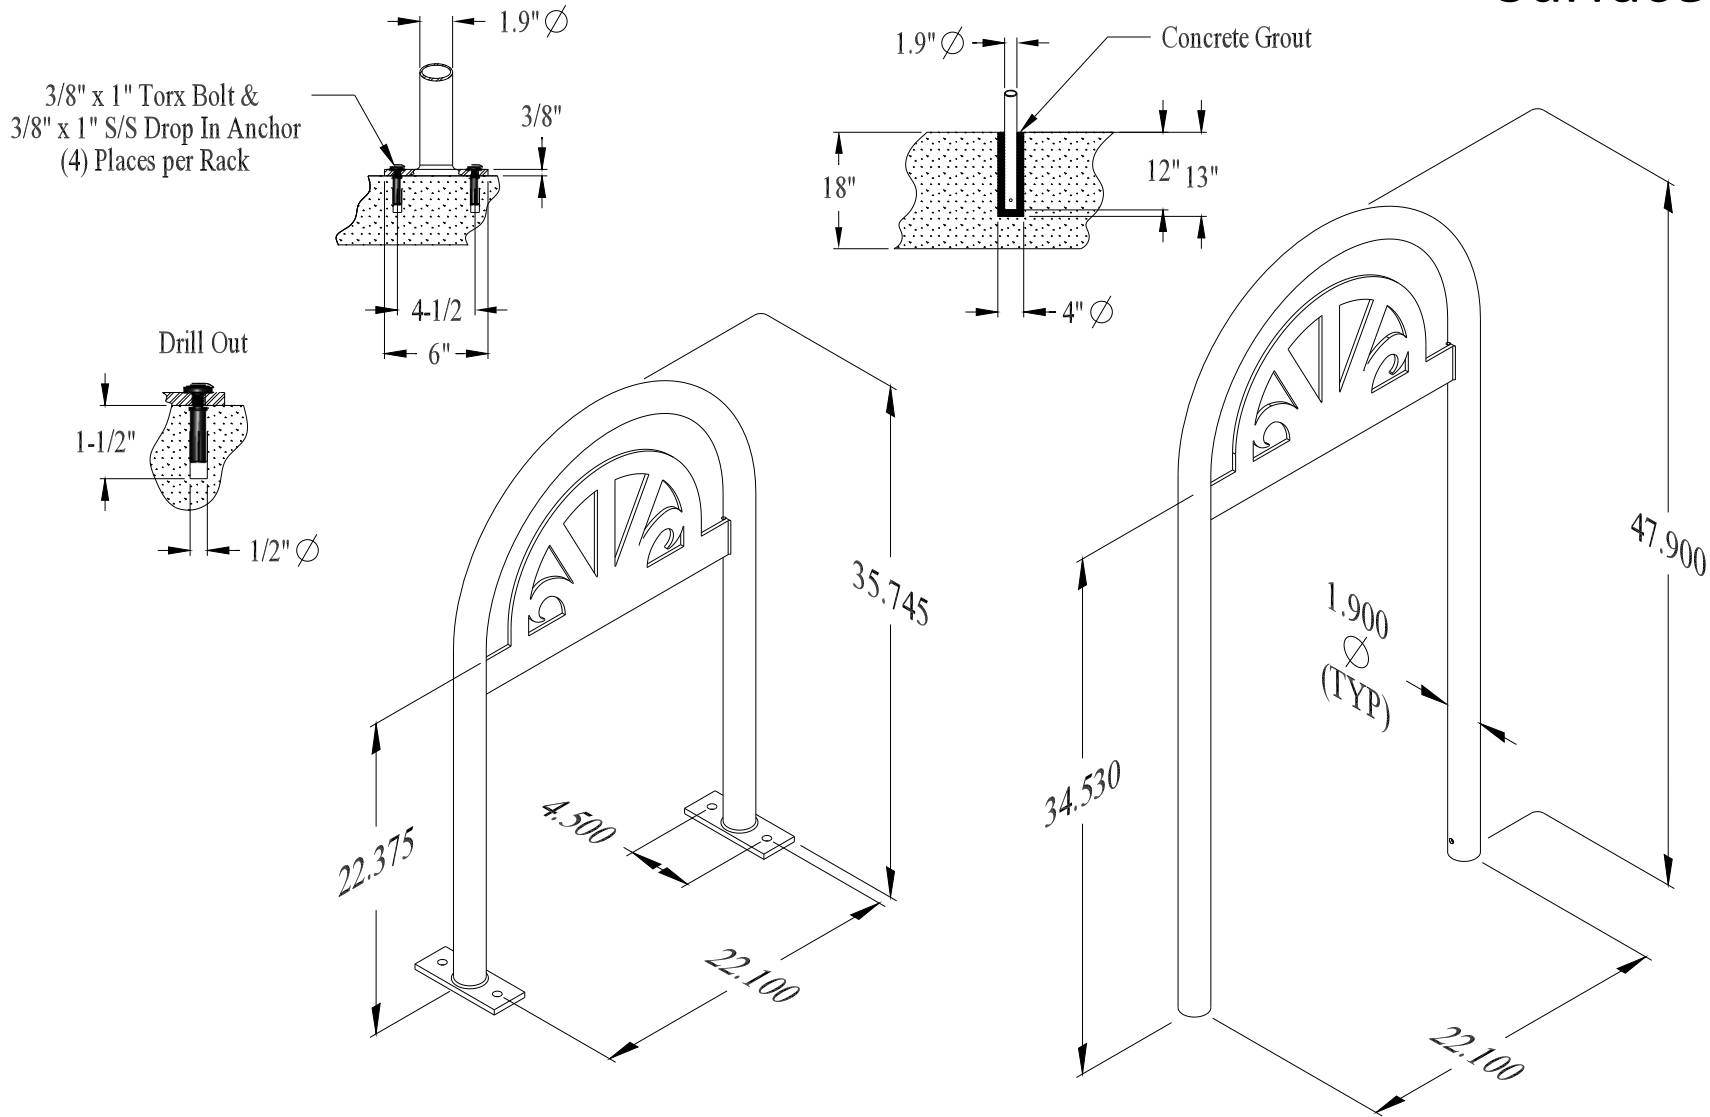

In Ground #12111
Surface #12193

Vintage {Paris} Racks
Surface Mount / In Ground Mount

SURFACE MOUNT

IN GROUND MOUNT

In Ground #12111
Surface #12193

Vintage {Paris} Racks
Surface Mount / In Ground Mount {Dims}